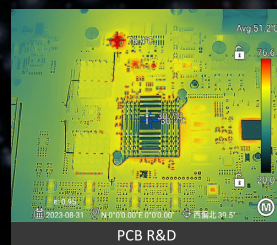

High-accuracy Measurement

5" Touch Screen

-20°C~2200°C

Smart Meter

AI Voice

Laser Rangefinder

OTA Upgrade

Specifications