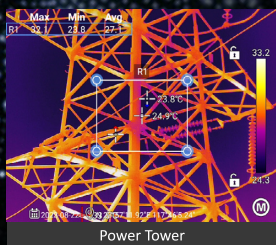

High-accuracy Measurement

5" Touch Screen

-20°C~2200°C

Smart Meter

AI Voice

Laser Rangefinder

OTA Upgrade

Specifications